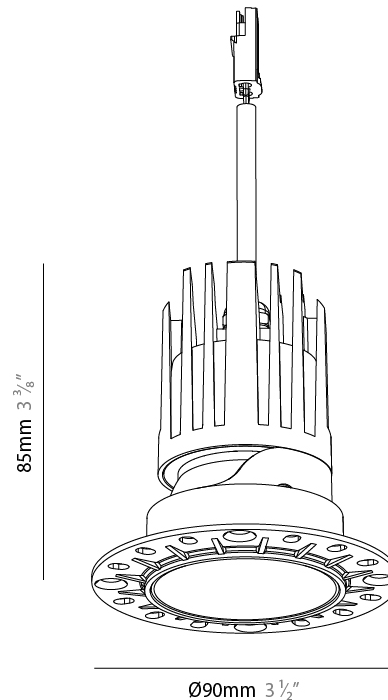

GENERAL

Series: Bioniq Evo
Partner: Prolicht
Division: Architectural
Installation: Trimless
Product Type: Downlight
Mounting Location: Ceiling
Light Distribution: Adjustable / Direct

PHYSICAL

Aperture Sizes - Downlights: 2"
Shape: Round
Diameter (mm): 90
Diameter (in): 3 1/2
Height (mm): 85
Depth (mm): 100
Height (in): 3 3/8
Depth (in): 3 15/16
Ceiling Thickness (mm): 10 - 50
Ceiling Thickness (in): 3/8 - 1 15/16
Weight (kg): 0.4
Fixture Finish: [BLK / WHI / ARB / CHR](#)
Fixture Material: Extruded Aluminum
Cut-out Measurements: Ø 55mm/2 3/16"

ELECTRICAL

Lamp Type: LED (Zhaga Standard)
Input Wattage (W): 9.2
Total Output Wattage (W): 8.2
Dimming: Non-dimming / DALI Dimming / MATTER Dimming
Driver Included: No
Driver Location: Remote
Driver Type: Constant Current - Universal
Driver Class: Class 2
Constant Current (MA): 250mA
Upon Request: 0-10V Dimming / Phase Dimming

LED

Color Temperature (*K): [2400 / 2700 / 3000 / 3500 / 4000](#)
Max. Delivered Lumen (lm): Max 922
Nominal Lumen (lm): 1456
CRI: >90 CRI
Efficiency (%): 100.7
Lamp Life (hrs): 50000

OPTICAL

Beam Angle: [24 / 32 / 46 / 56](#)
Adjustability: Rotational 350° / Tilt 30°

RATINGS AND CERTIFICATIONS

Certified By: Certified for North American Standards
IP rating: IP65
Glare Rating: ≤ 10

PROJECT
TYPE
SPECIFIER
QUANTITY
DATE