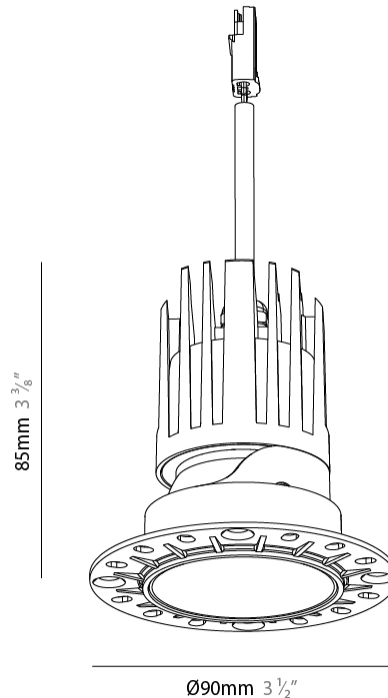

GENERAL

Series: Bioniq Evo
Partner: Prolicht
Division: Architectural
Installation: Trimless
Product Type: Downlight
Mounting Location: Ceiling
Light Distribution: Adjustable / Direct

PHYSICAL

Aperture Sizes - Downlights: 2"
Shape: Round
Diameter (mm): 90
Diameter (in): 3 1/2"
Height (mm): 85
Depth (mm): 100
Height (in): 3 3/8"
Depth (in): 3 15/16"
Ceiling Thickness (mm): 10 - 50
Ceiling Thickness (in): 3/8 - 1 15/16
Weight (kg): 0.8
Fixture Finish: [SSR / BKV / CWI / CRY / HAB / UFT / ITA / RUA / FTG / MYG / LOD / PUS / FRO / FUP / KIA / POP / BLS / SPG / MEY / GOH / CHC / COM / ABZ / JAG / OBR / MOS / ROR](#)
Fixture Material: Extruded Aluminum
Cut-out Measurements: Ø 55mm/2 3/16"

ELECTRICAL

Lamp Type: LED (Zhaga Standard)
Input Wattage (W): 9.2
Total Output Wattage (W): 8.2
Dimming: Non-dimming / DALI Dimming / MATTER Dimming
Driver Included: No
Driver Location: Remote
Driver Type: Constant Current - Universal
Driver Class: Class 2
Constant Current (mA): 250mA
Upon Request: 0-10V Dimming / Phase Dimming

LED

Color Temperature (°K): [2400 / 2700 / 3000 / 3500 / 4000](#)
Max. Delivered Lumen (lm): Max 922
Nominal Lumen (lm): 1456
CRI: >90 CRI
Efficiency (%): 100.7
Lamp Life (hrs): 50000

OPTICAL

Beam Angle: [24 / 32 / 46 / 56](#)
Adjustability: Rotational 350° / Tilt 30°

RATINGS AND CERTIFICATIONS

Certified By: Certified for North American Standards
IP rating: IP65
Glare Rating: ≤ 10

PROJECT
TYPE
SPECIFIER
QUANTITY
DATE